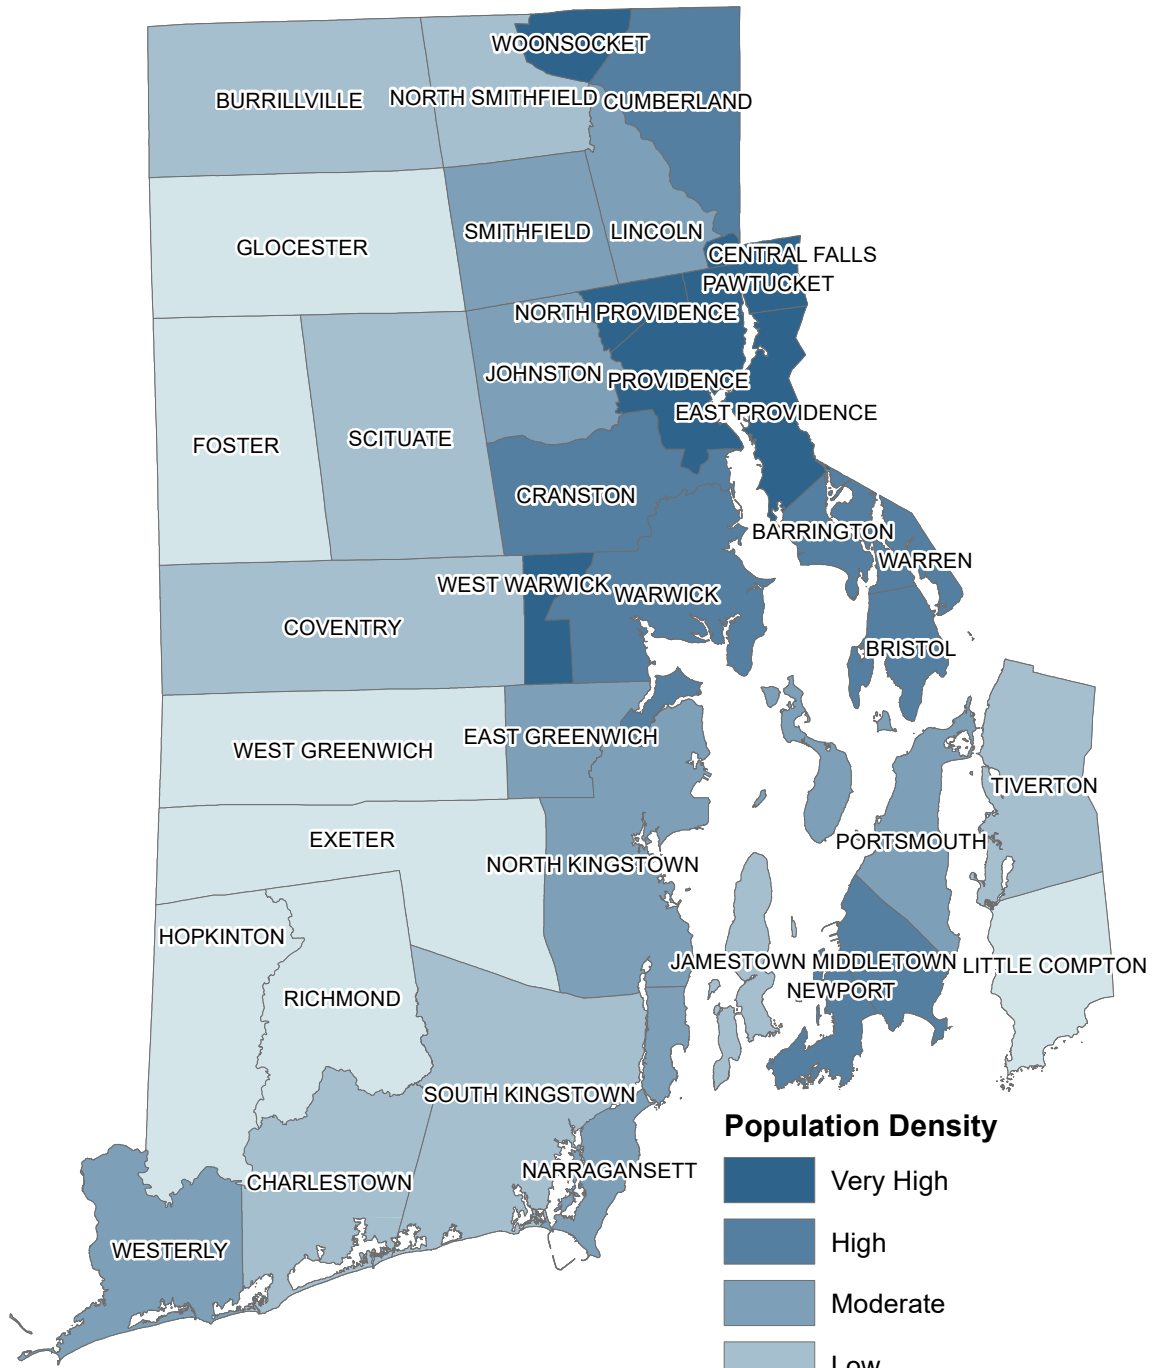

A Map of Population Density in RI Cities & Towns

Population Density

Population Density (Population/Area) per city/town by quintile, based on 2018 estimates

Sources: RIGIS, US Census Bureau
 Map constructed by the S4 group, Brown University
 Last Updated: July 22, 2020