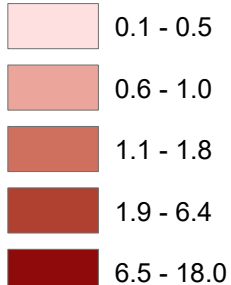

# A Map of Black Population (%) in RI Cities & Towns

## Black Population (%)

Black Population (%),  
per city/town by quintile,  
based on 2018 estimates

Sources: RIGIS, US Census Bureau  
Map constructed by the S4 group, Brown University  
Last Updated: July 22, 2020