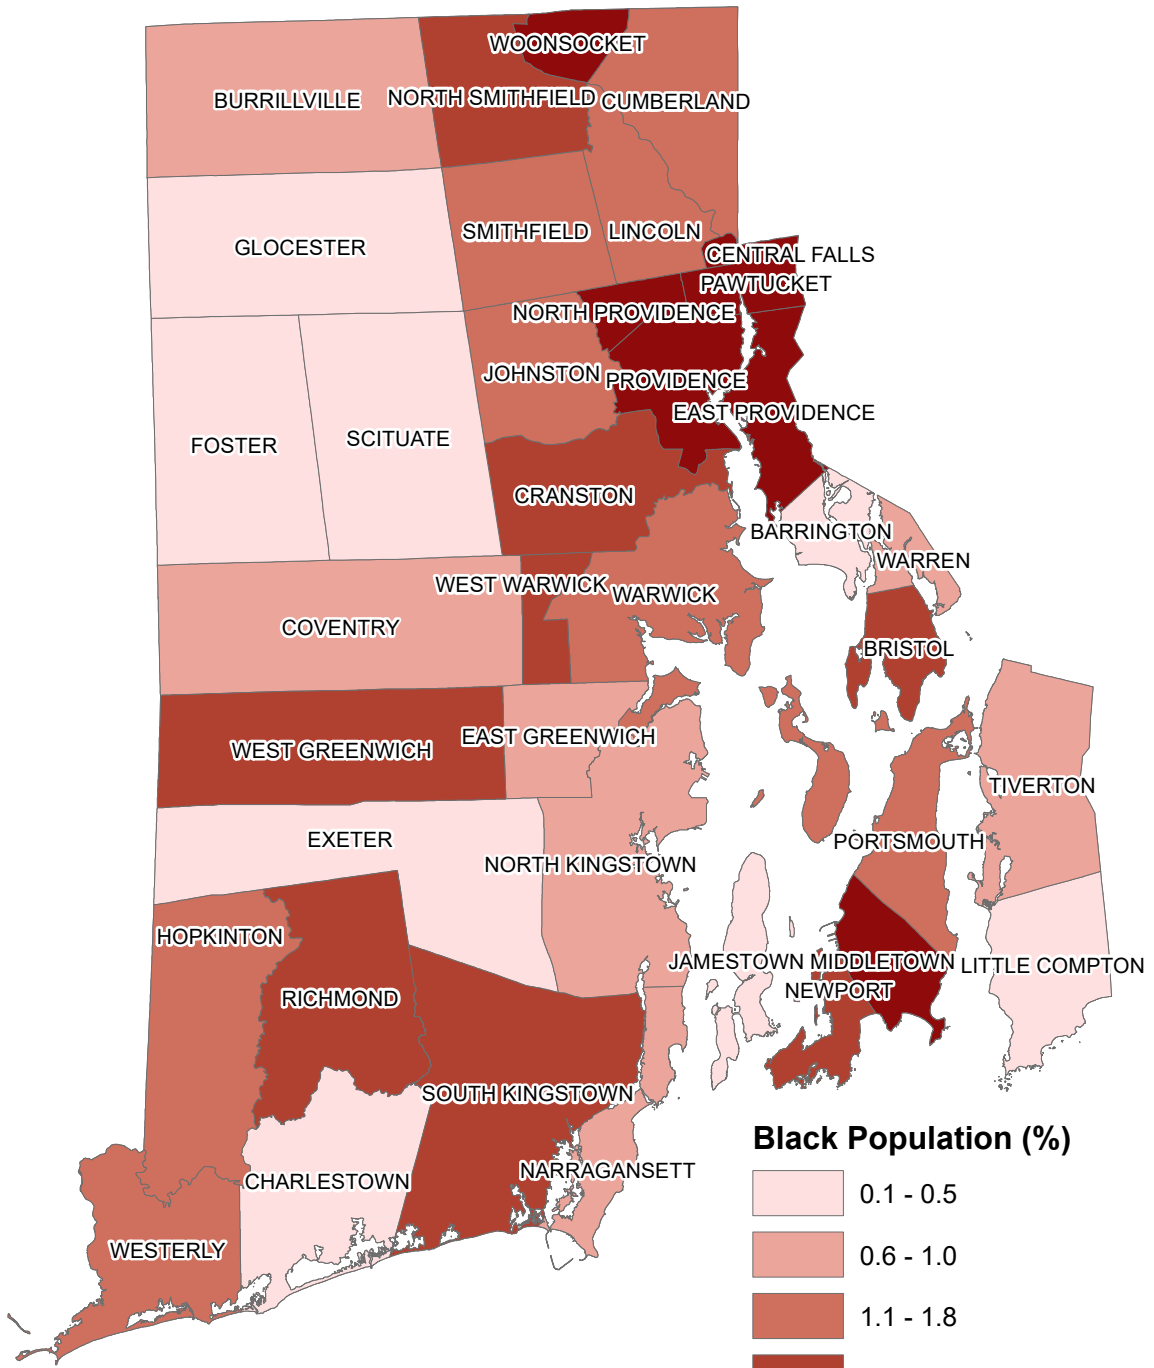

# A Map of Black Population (%) in RI Cities & Towns

## Black Population (%)

Black Population (%),  
per city/town by quintile,  
based on 2018 estimates

Sources: RIGIS, US Census Bureau  
Map constructed by the S4 group, Brown University  
Last Updated: July 22, 2020