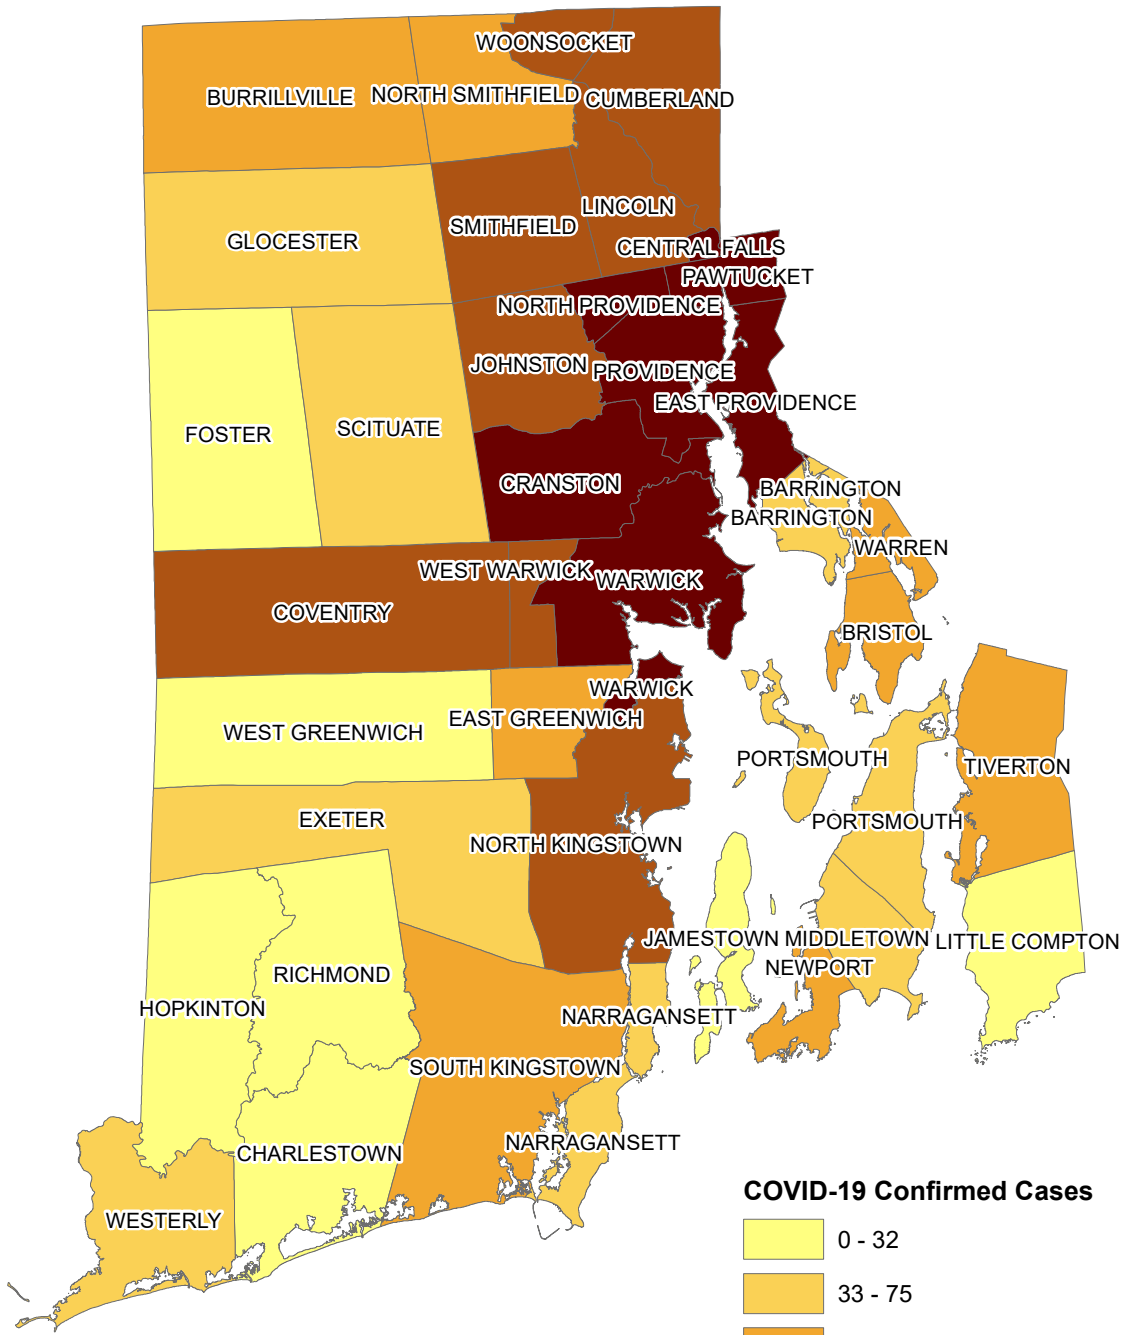

# COVID-19 Confirmed Cases in RI Cities & Towns August 05, 2020

### COVID-19 Confirmed Cases

0 5 10 Miles

COVID-19 Confirmed Cases per city/town\* by quintile  
\*Based on patient city/town of residence when known

Sources: RIDOH; RIGIS, US Census Bureau  
Map constructed by the S4 group, Brown University