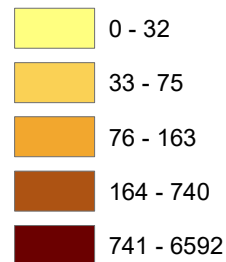

COVID-19 Confirmed Cases in RI Cities & Towns August 05, 2020

COVID-19 Confirmed Cases

0 5 10 Miles

COVID-19 Confirmed Cases per city/town* by quintile
*Based on patient city/town of residence when known

Sources: RIDOH; RIGIS, US Census Bureau
Map constructed by the S4 group, Brown University